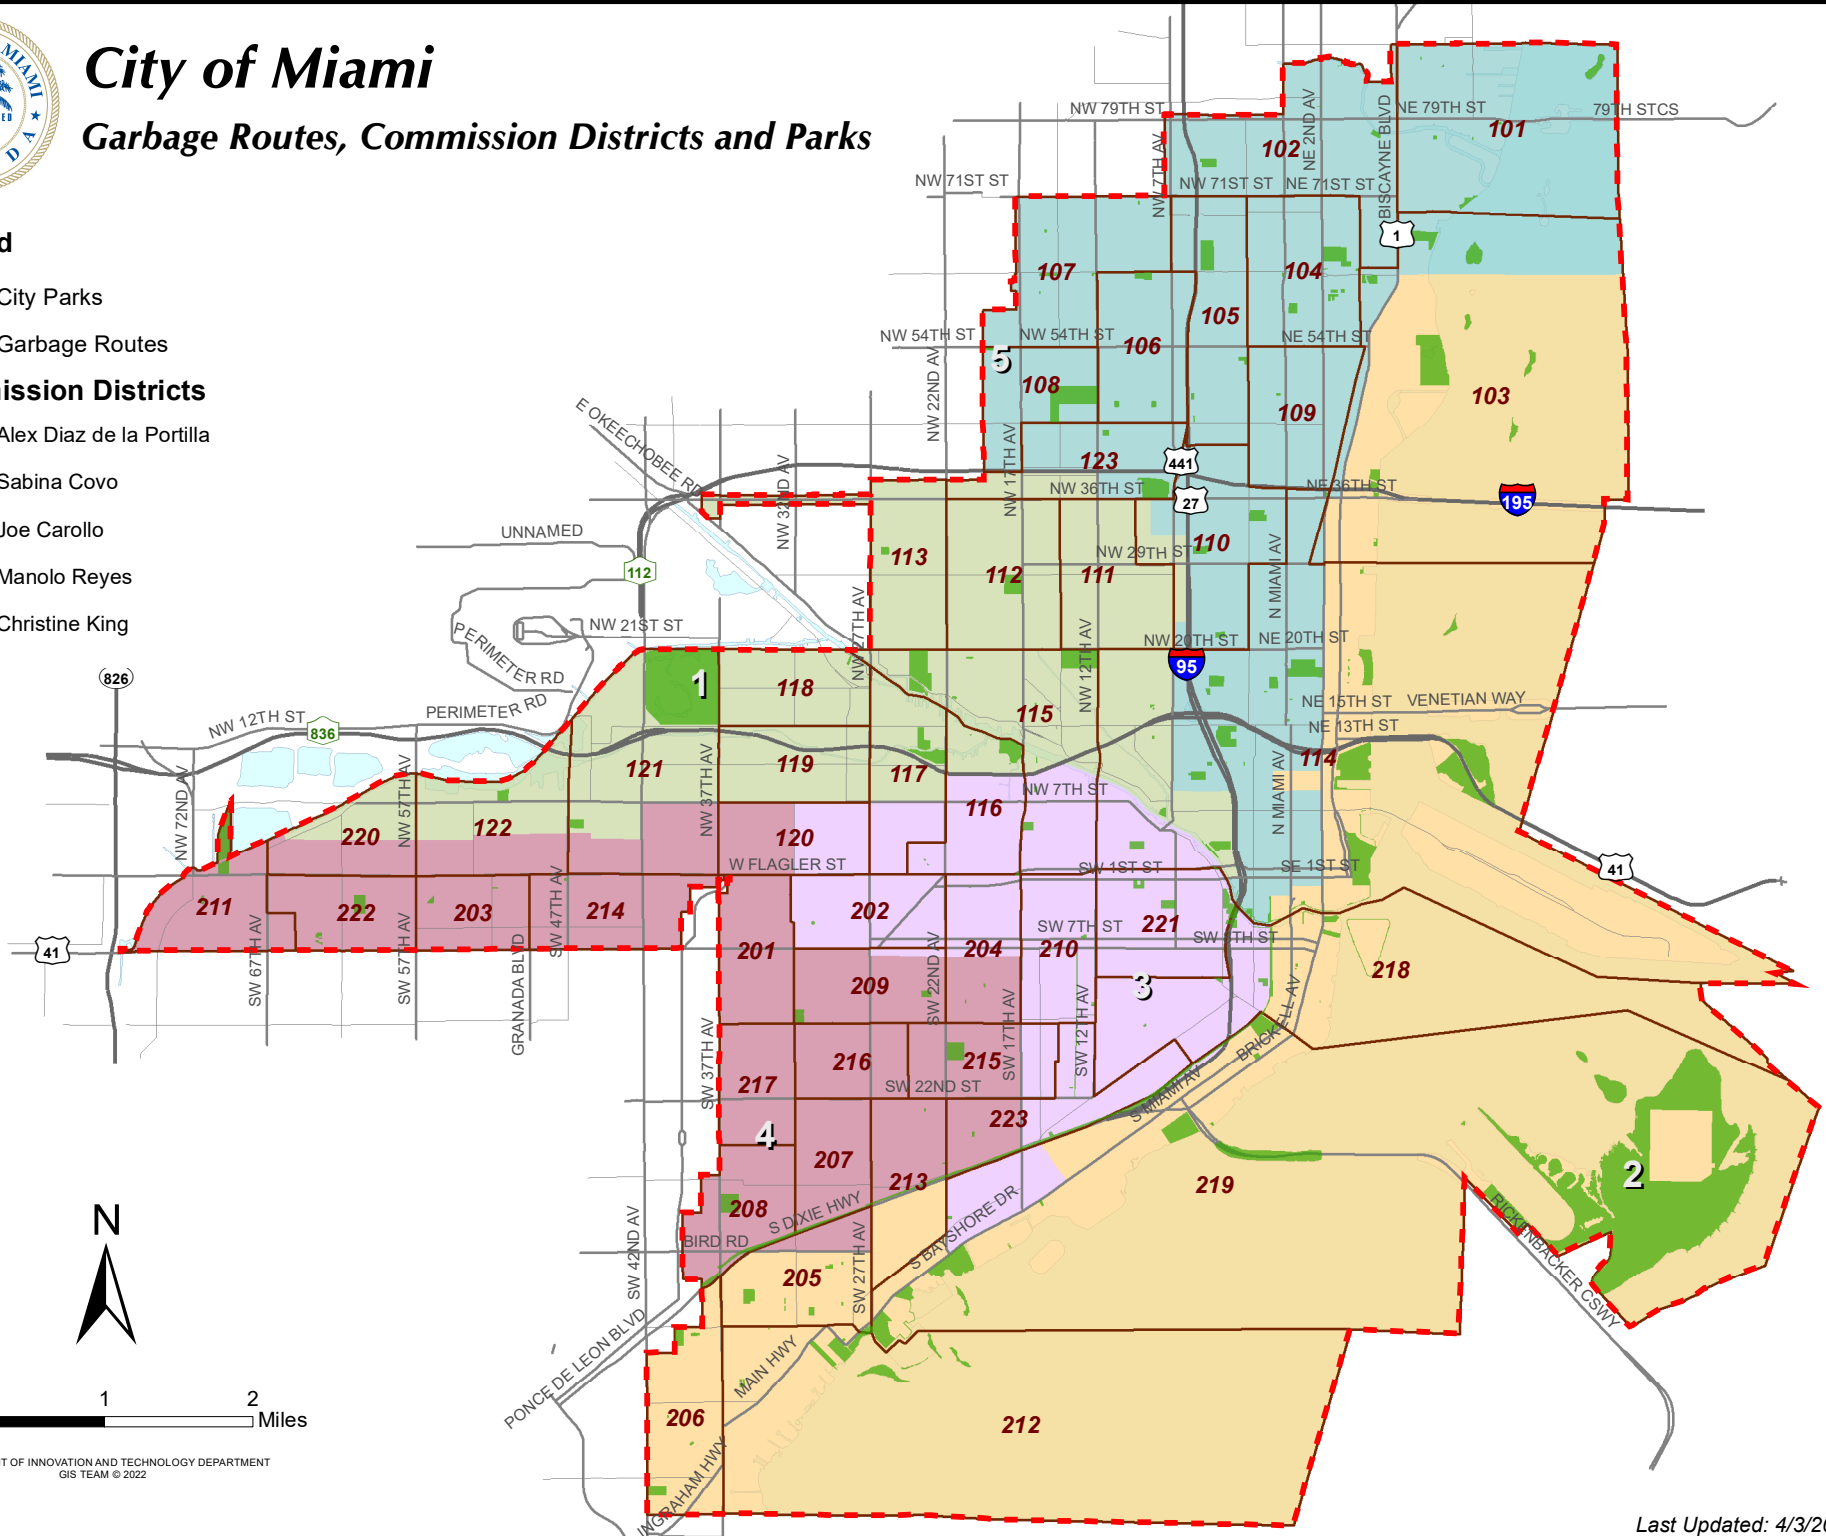

City of Miami

Garbage Routes, Commission Districts and Parks

Legend

- City Parks
- Garbage Routes
- Commission Districts**
- Alex Diaz de la Portilla
- Sabina Covo
- Joe Carollo
- Manolo Reyes
- Christine King