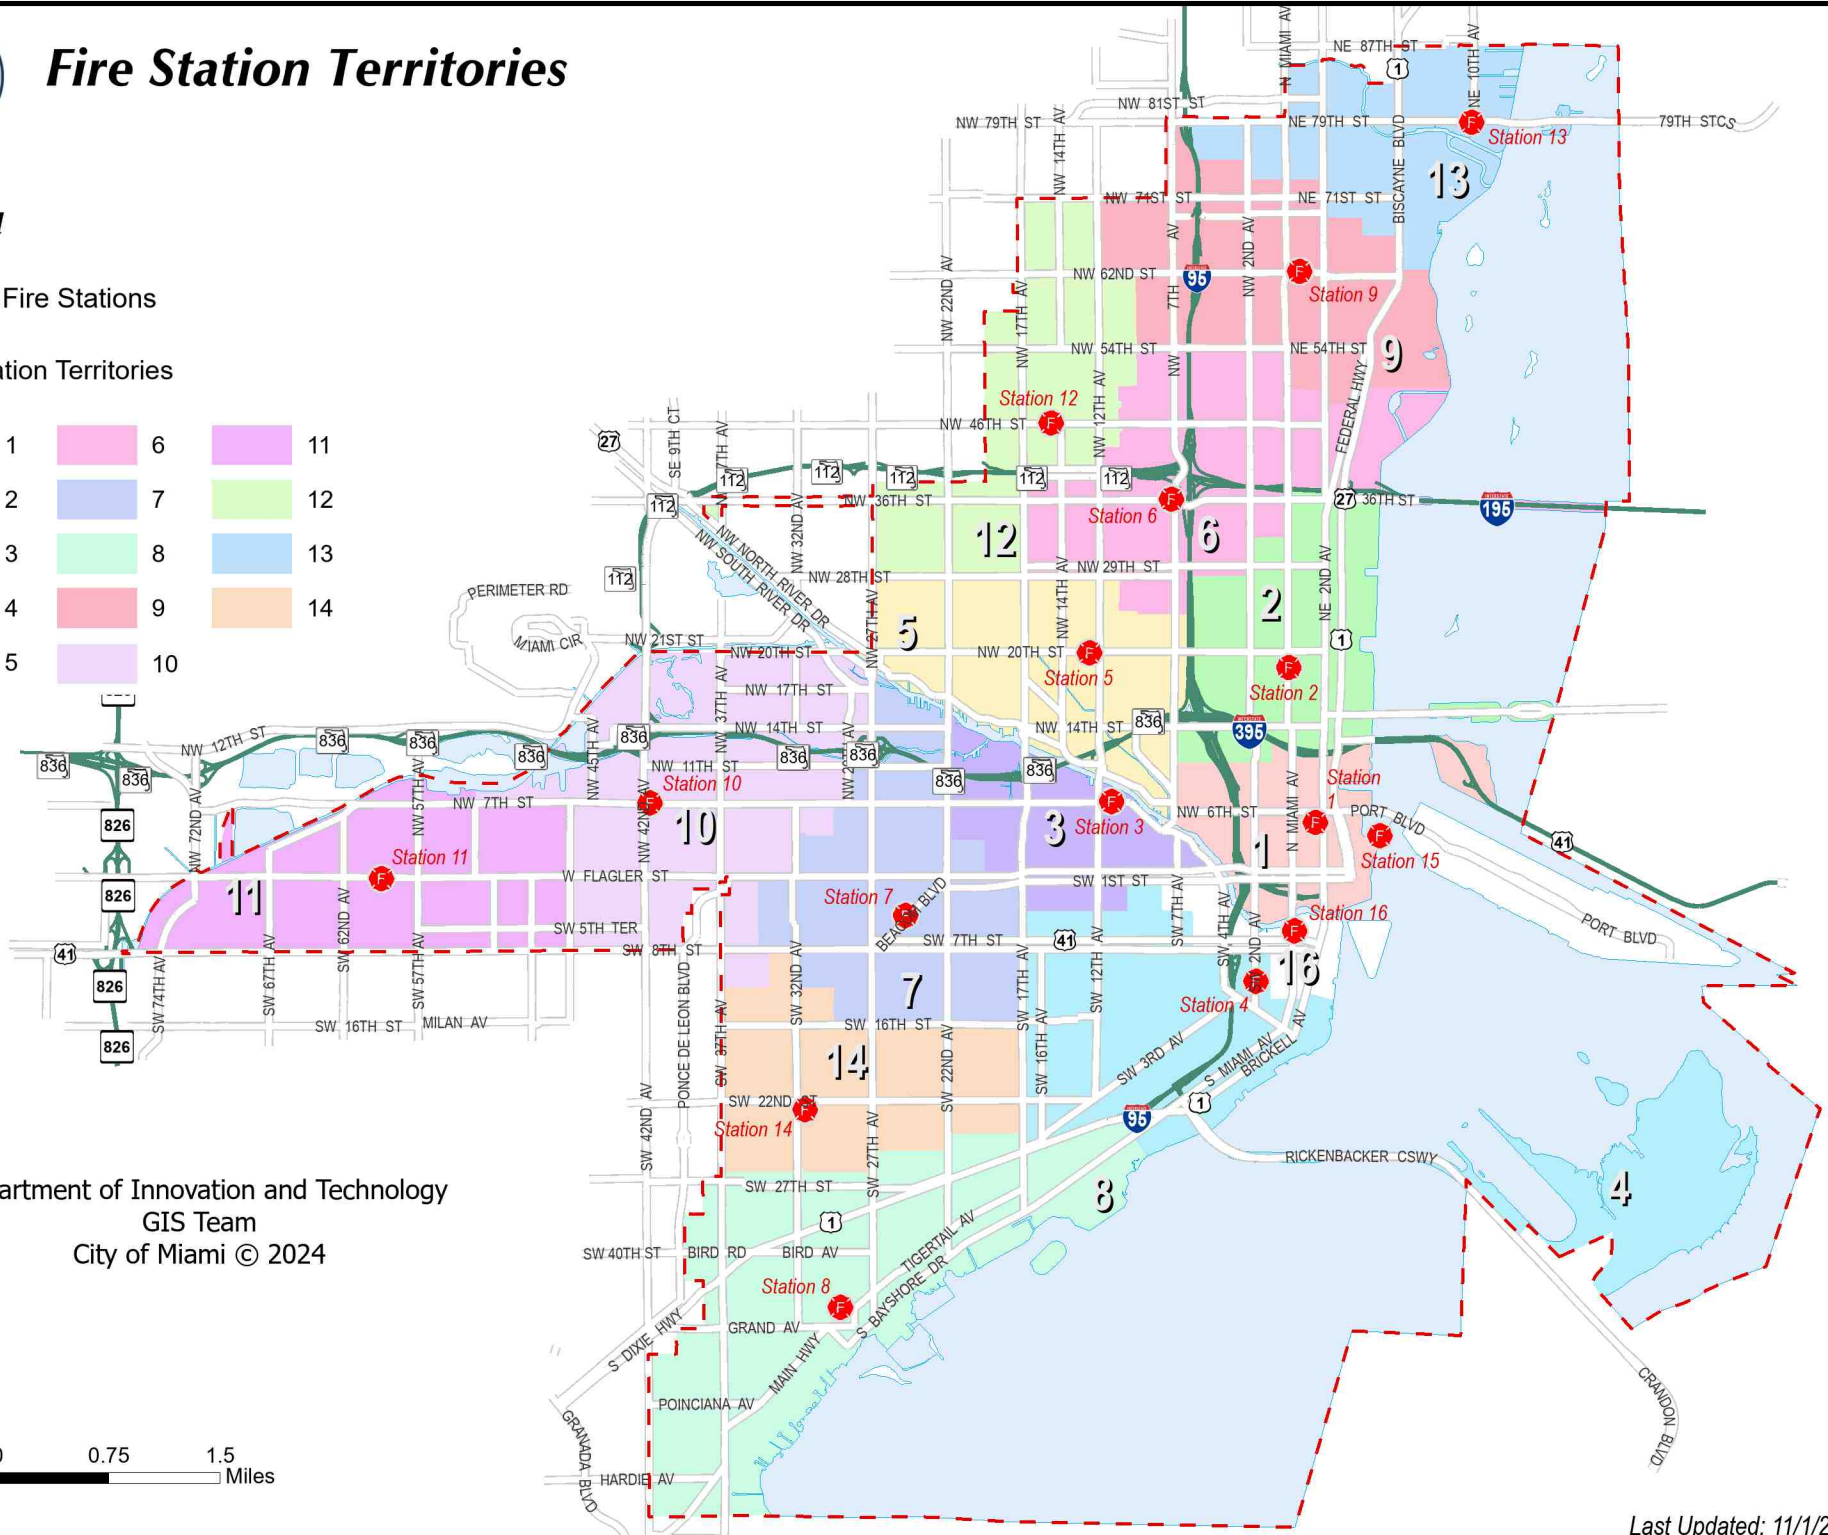

Fire Station Territories

Legend

Fire Stations

Fire Station Territories

Department of Innovation and Technology
 GIS Team
 City of Miami © 2024

Last Updated: 11/1/2024