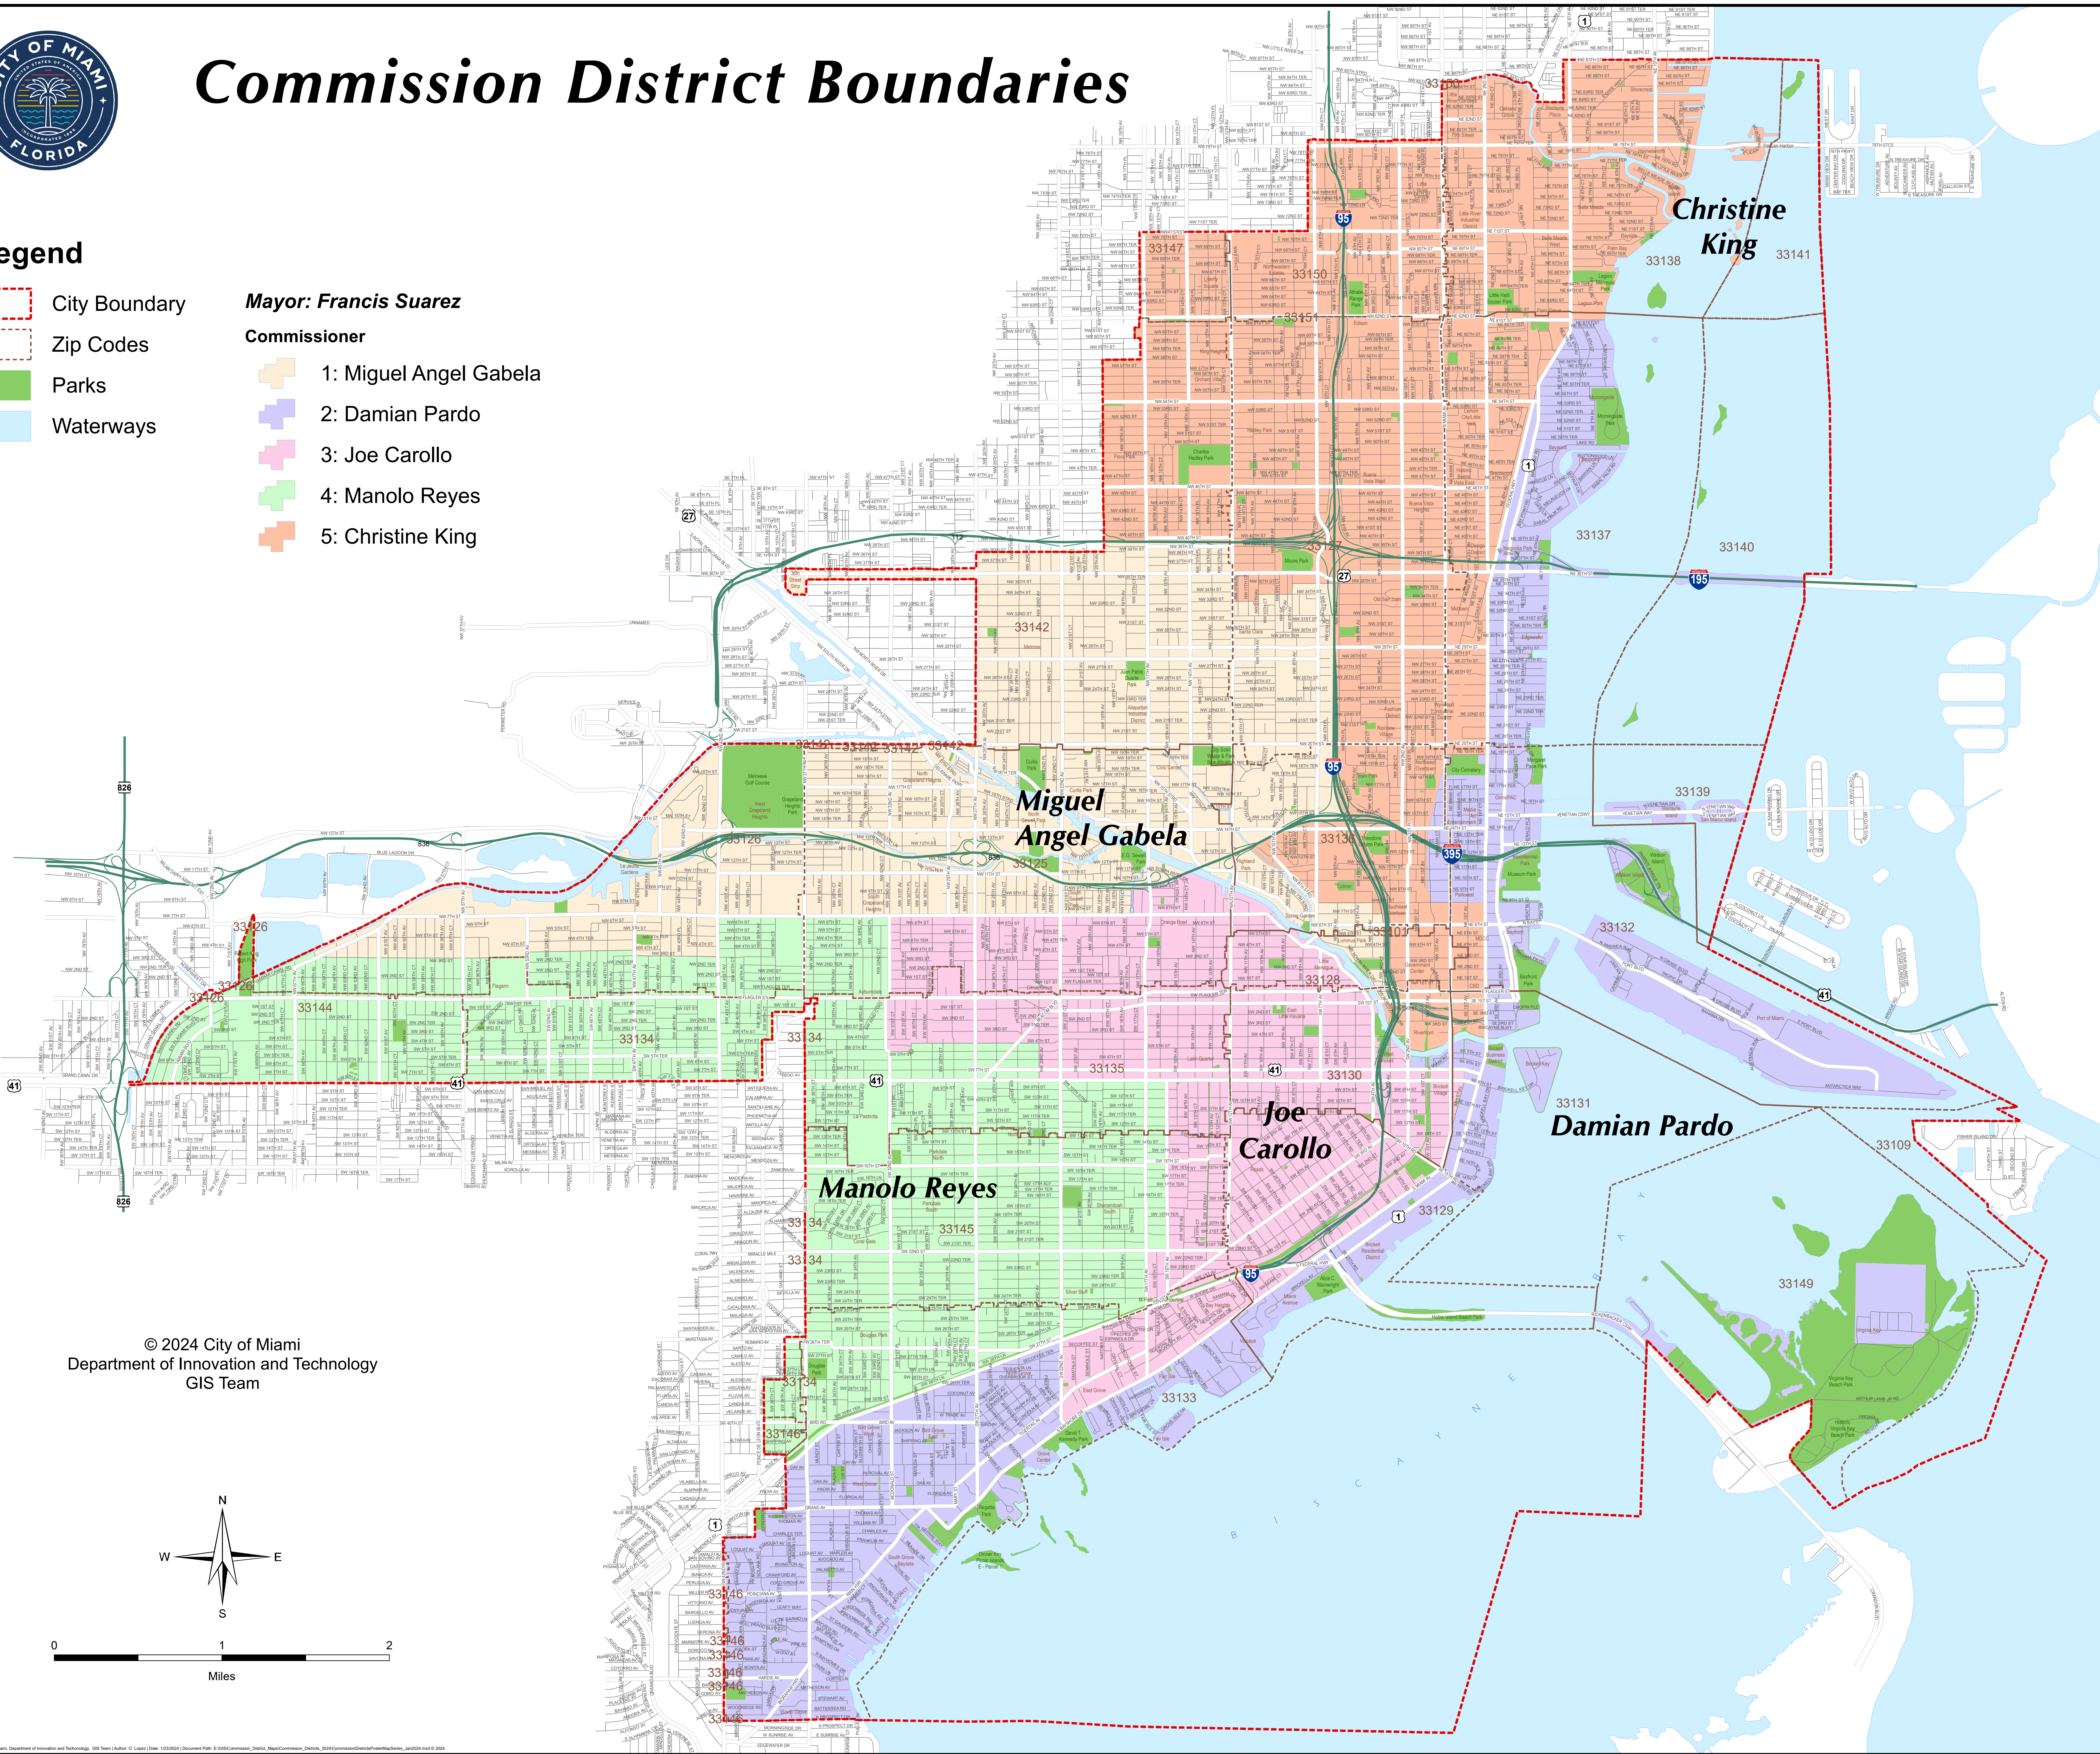

Commission District Boundaries

Legend

- City Boundary
- Zip Codes
- Parks
- Waterways

Mayor: Francis Suarez

Commissioner

- 1: Miguel Angel Gabela
- 2: Damian Pardo
- 3: Joe Carollo
- 4: Manolo Reyes
- 5: Christine King

© 2024 City of Miami
Department of Innovation and Technology
GIS Team